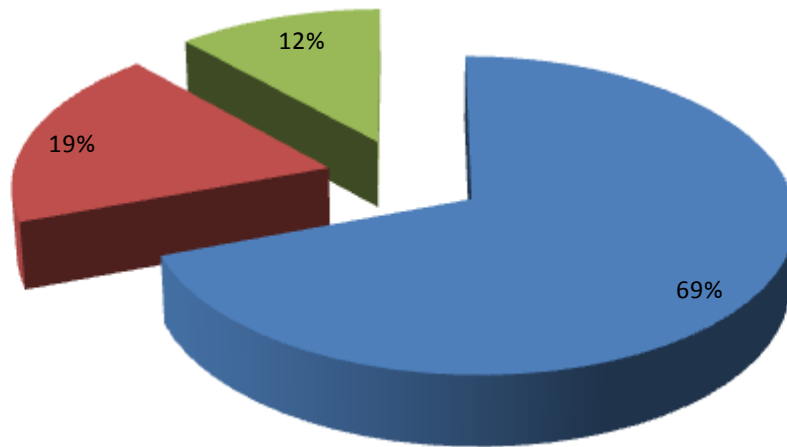

What does PTA Fund?

■ School Support - \$45,257.40 ■ Family Events - \$12,314.06
■ PTA Operating - \$7,670.19

PTA Benefits YOUR Child!

The Fairlands PTA supports **EVERY** student at Fairlands:

- **Each classroom teacher** and **each specialist** receives money PER CHILD for their classroom to help supplement supplies and activities. Last year over \$8,000 was spent to support YOUR children.
- PTA sponsors **ALL school assemblies** including Walk Thru California for 4th grade and Walk Thru the American Revolution for 5th grade. Last year over \$7,000 was spent to educate YOUR children in fun, educational and hands on assemblies.
- Reading programs like **Accelerated Reader**, **Handwriting Without Tears** and additional books for the library are sponsored.
- **Science Lab** receives a \$3,000 donation to help supplement supplies and activities. PTA Champions the **Annual Fairlands Science Fair**.
- Fairlands offers a multitude of community building activities such as the annual **Ice Cream Social**, **Fall Festival**, **Holiday Breakfast**, **Talent Show**, **Family Heritage Night** (formerly called Multi-Cultural Night) and **Family Fun Night**.
- **Playground equipment** and **recreational activities** used at recess and lunchtime are replenished each year.
- **Communication** venues like Student Directory, Fairlands Flyer Weekly e-newsletter and www.fairlandspta.com.
- Advocates for children's issues at the local, state and national levels.