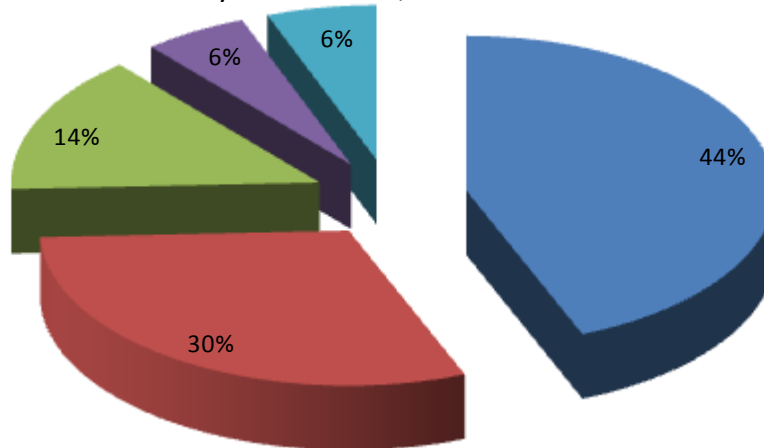

What does PTA Fund?

■ School Support - \$45,257.40 ■ Family Events - \$12,314.06
■ PTA Operating - \$7,670.19

PTA Benefits YOUR Child!

The Fairlands PTA supports **EVERY** student at Fairlands:

- **Each classroom teacher** and **each specialist** receives money PER CHILD for their classroom to help supplement supplies and activities. Last year over \$8,000 was spent to support YOUR children.
- PTA sponsors **ALL school assemblies** including Walk Thru California for 4th grade and Walk Thru the American Revolution for 5th grade. Last year over \$7,000 was spent to educate YOUR children in fun, educational and hands on assemblies.
- Reading programs like **Accelerated Reader**, **Handwriting Without Tears** and additional books for the library are sponsored.
- **Science Lab** receives a \$3,000 donation to help supplement supplies and activities. PTA Champions the **Annual Fairlands Science Fair**.
- Fairlands offers a multitude of community building activities such as the annual **Ice Cream Social**, **Fall Festival**, **Holiday Breakfast**, **Talent Show**, **Family Heritage Night** (formerly called Multi-Cultural Night) and **Family Fun Night**.
- **Playground equipment** and **recreational activities** used at recess and lunchtime are replenished each year.
- **Communication** venues like Student Directory, Fairlands Flyer Weekly e-newsletter and www.fairlandspta.com.
- Advocates for children's issues at the local, state and national levels.

For more information on Fairlands PTA, please visit www.fairlandspta.com or e-mail info@fairlandspta.com.

How Does PTA Obtain Funds?

- Fundraisers - \$24,760.76
- Dontations - \$17,188.30
- Escrip, Recycling & Box Top Fundraisers - \$8,148.92
- Membership Dues - \$3,089.75
- Community Builders - \$3,250.34