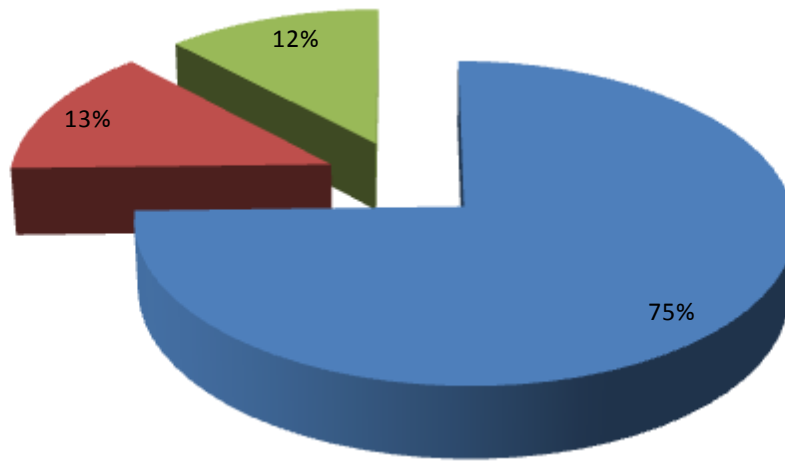

What does PTA Fund?

■ School Support - \$60,368.96 ■ Family Events - \$10,771.04
■ PTA Operating - \$9,777.11

PTA Benefits YOUR Child!

The Fairlands PTA supports **EVERY** student at Fairlands:

- **Each classroom teacher** and **each specialist** receives money PER CHILD for their classroom to help supplement supplies and activities. Last year over \$8,300 was spent to support YOUR children.
- PTA sponsors **ALL school assemblies** including Walk Thru California for 4th grade and Walk Thru the American Revolution for 5th grade. Last year over \$7,800 was spent to educate YOUR children in fun, educational and hands on assemblies.
- Reading programs like **Accelerated Reader**, **Handwriting Without Tears** and additional books for the library are sponsored.
- **Science Lab** receives a \$3,000 donation to help supplement supplies and activities. PTA Champions the **Annual Fairlands Science Fair**.
- Fairlands offers a multitude of community building activities such as the annual **Ice Cream Social**, **Fall Festival**, **Holiday Breakfast**, **Talent Show**, **Family Heritage Night** (formerly called Multi-Cultural Night) and **Family Fun Night**.
- **Playground equipment** and **recreational activities** used at recess and lunchtime are replenished each year.
- **Communication** venues like Student Directory, Fairlands Flyer Weekly e-newsletter and www.fairlandspta.com.
- Advocates for children's issues at the local, state and national levels.

For more information on Fairlands PTA, please visit www.fairlandspta.com or e-mail info@fairlandspta.com.

How Does PTA Obtain Funds?

- Fundraisers - \$27,122.23
- Dontations - \$19,485.18
- Escrip, Recycling & Box Top Fundraisers - \$9,949.02
- Membership Dues - \$3,030.25
- Community Builders - \$4,214.39