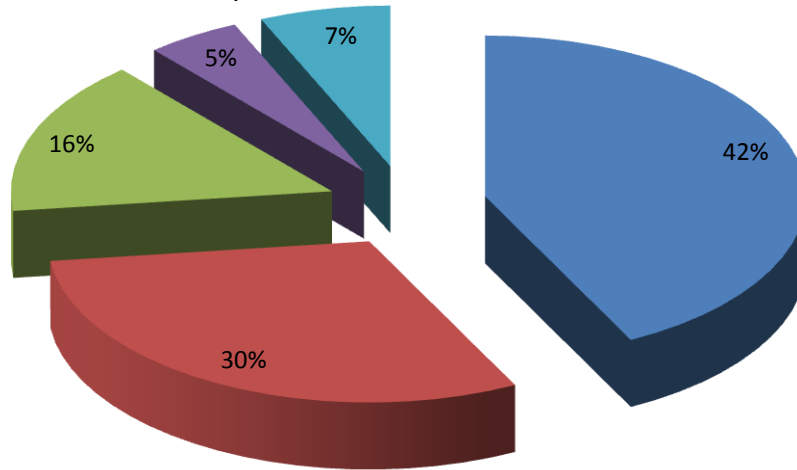

What does PTA Fund?

■ School Support - \$60,368.96 ■ Family Events - \$10,771.04
■ PTA Operating - \$9,777.11

PTA Benefits YOUR Child!

The Fairlands PTA supports **EVERY** student at Fairlands:

- **Each classroom teacher** and **each specialist** receives money PER CHILD for their classroom to help supplement supplies and activities. Last year over \$8,300 was spent to support YOUR children.
- PTA sponsors **ALL school assemblies** including Walk Thru California for 4th grade and Walk Thru the American Revolution for 5th grade. Last year over \$7,800 was spent to educate YOUR children in fun, educational and hands on assemblies.
- Reading programs like **Accelerated Reader**, **Handwriting Without Tears** and additional books for the library are sponsored.
- **Science Lab** receives a \$3,000 donation to help supplement supplies and activities. PTA Champions the **Annual Fairlands Science Fair**.
- Fairlands offers a multitude of community building activities such as the annual **Ice Cream Social**, **Fall Festival**, **Holiday Breakfast**, **Talent Show**, **Family Heritage Night** (formerly called Multi-Cultural Night) and **Family Fun Night**.
- **Playground equipment** and **recreational activities** used at recess and lunchtime are replenished each year.
- **Communication** venues like Student Directory, Fairlands Flyer Weekly e-newsletter and www.fairlandspta.com.
- Advocates for children's issues at the local, state and national levels.

For more information on Fairlands PTA, please visit www.fairlandspta.com or e-mail info@fairlandspta.com.

How Does PTA Obtain Funds?

- Fundraisers - \$27,122.23
- Dontations - \$19,485.18
- Escrip, Recycling & Box Top Fundraisers - \$9,949.02
- Membership Dues - \$3,030.25
- Community Builders - \$4,214.39